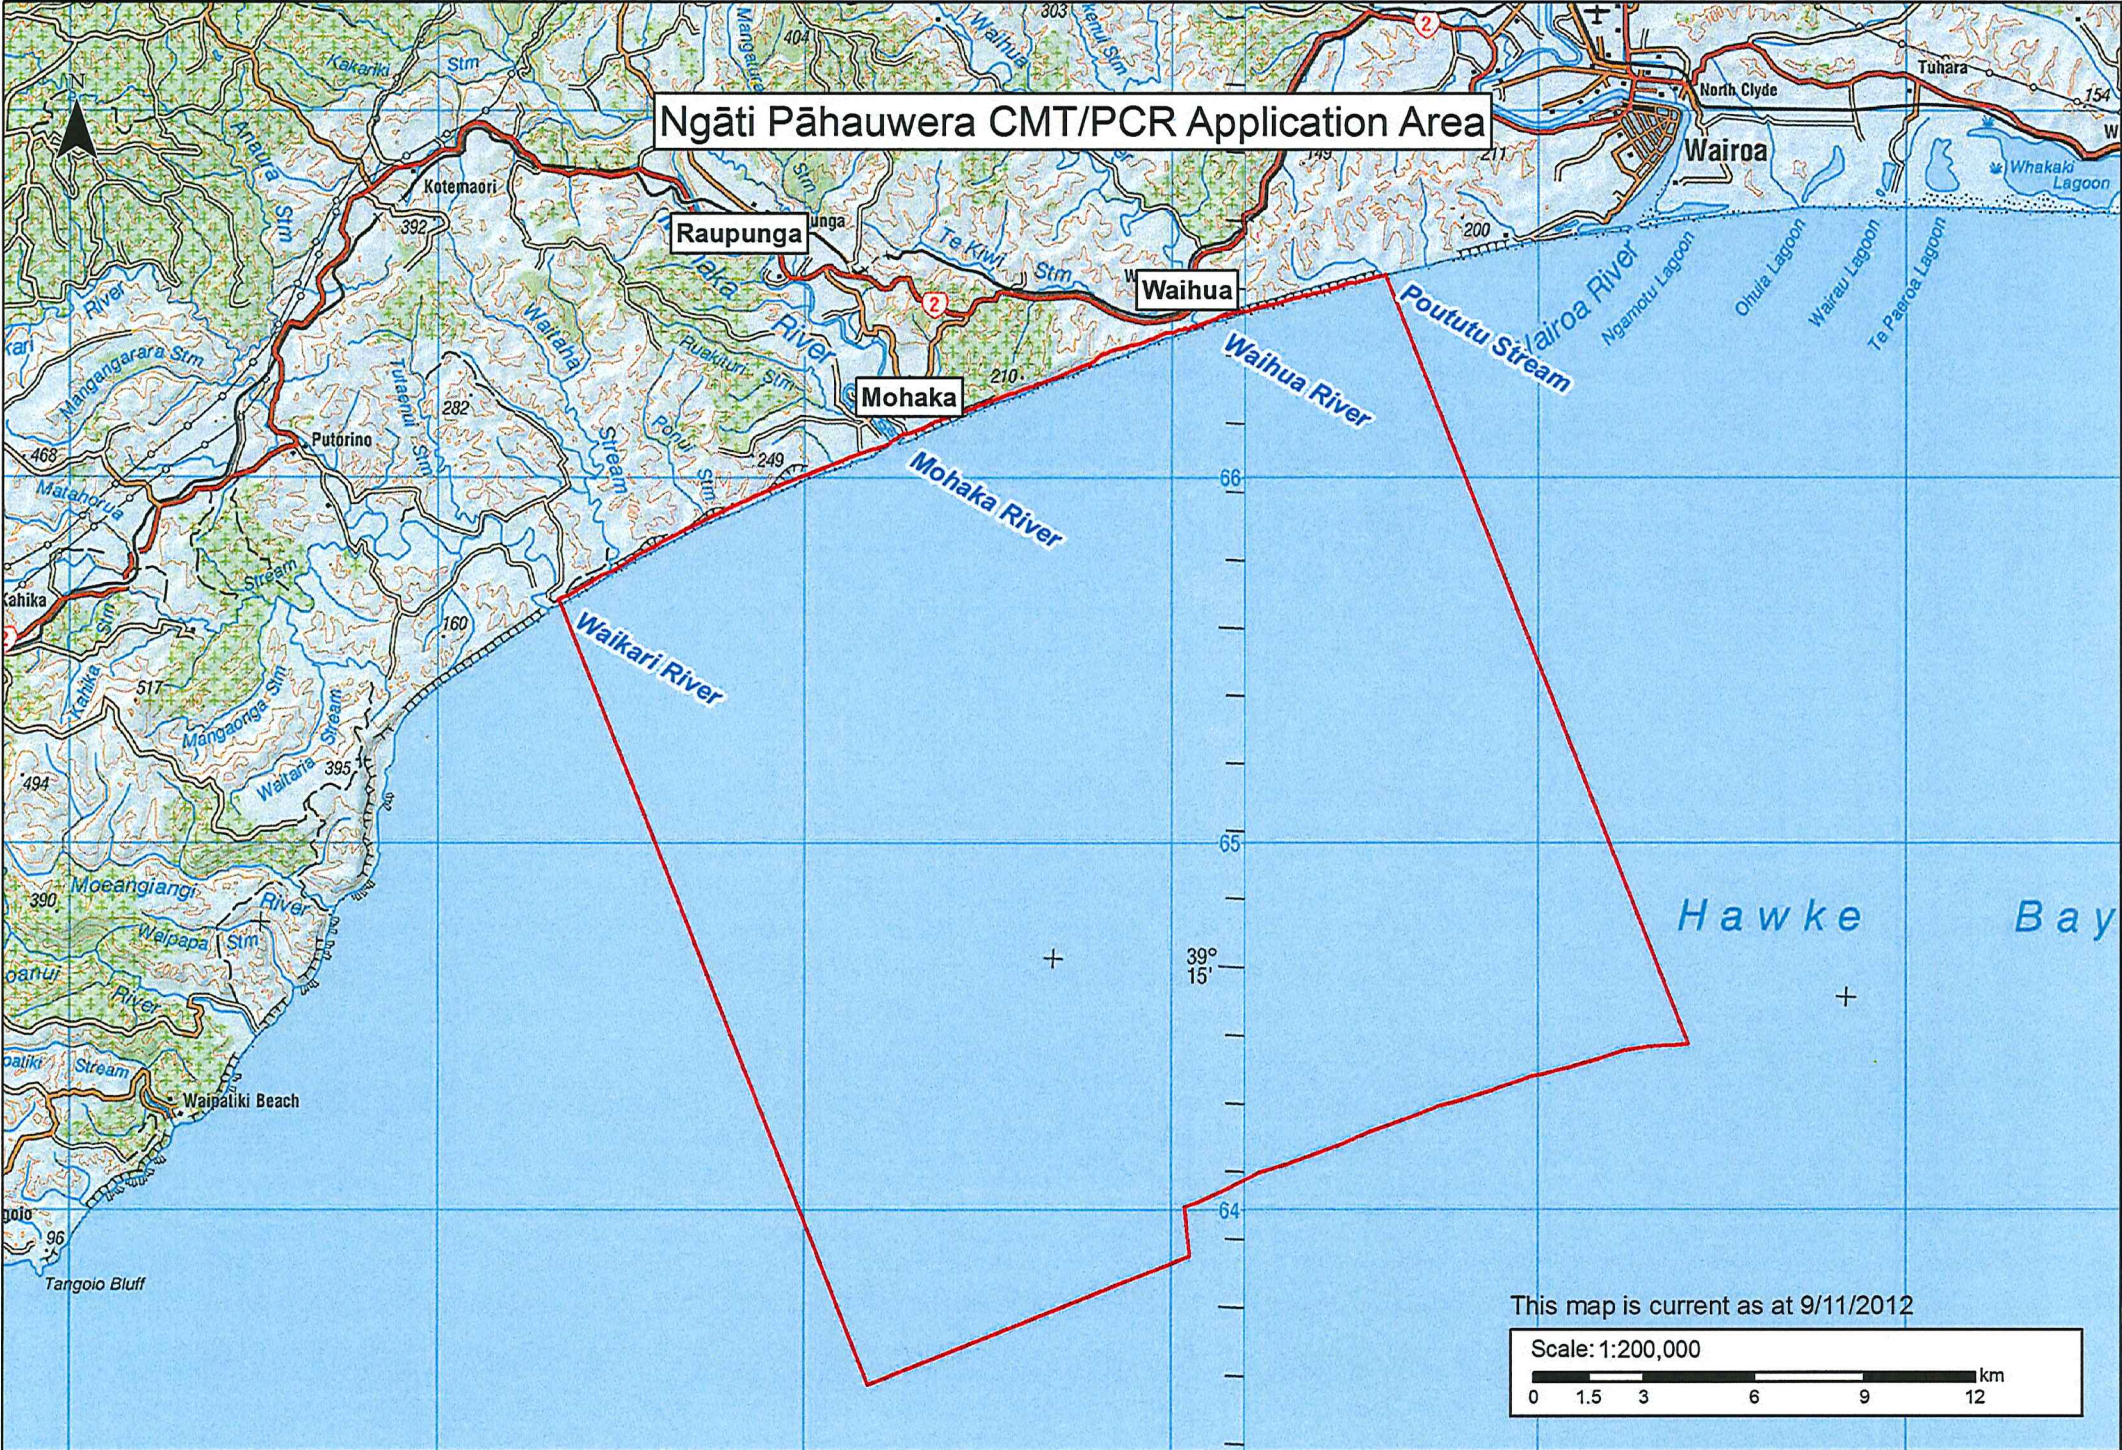

# Ngāti Pāhauwera CMT/PCR Application Area

This map is current as at 9/11/2012